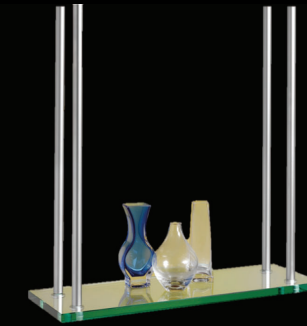

THE HABITAT

WINDOW SEAT CONSTRUCTION NOTES

This part of the component is painted according to the schedule

Outside surfaces of this component are laminated in zebra wood once constructed.