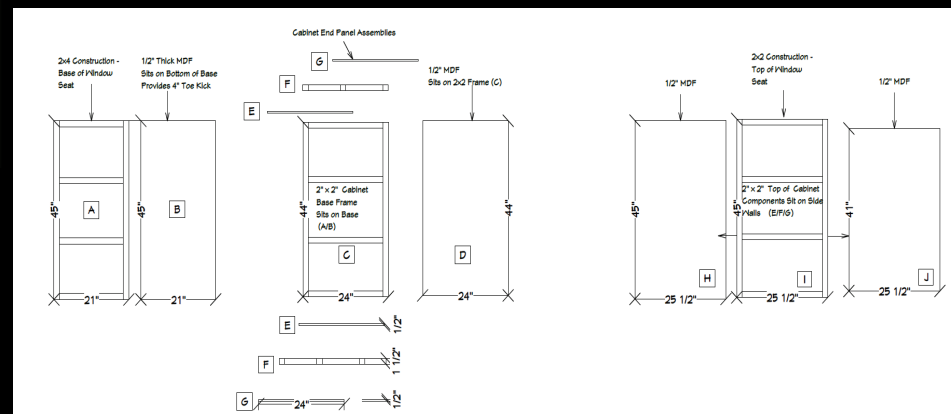

THE HABITAT

WINDOW SEAT CONSTRUCTION NOTES

This part of the component is painted according to the schedule

Outside surfaces of this component are laminated in zebra wood once constructed.