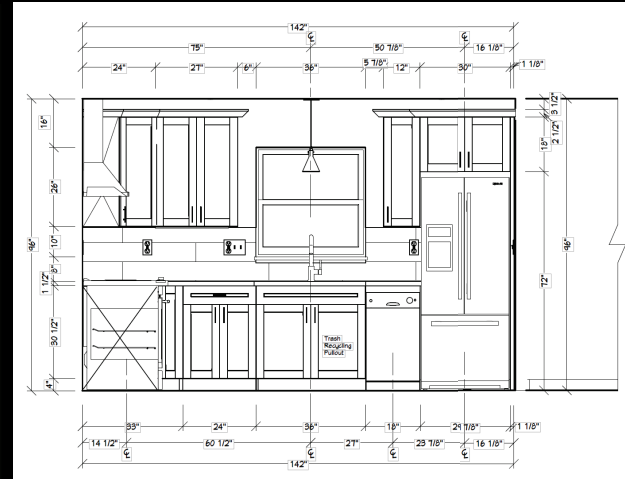

THE HABITAT

WINDOW SEAT CONSTRUCTION NOTES

This part of the component is painted according to the schedule

Outside surfaces of this component are laminated in zebra wood once constructed.