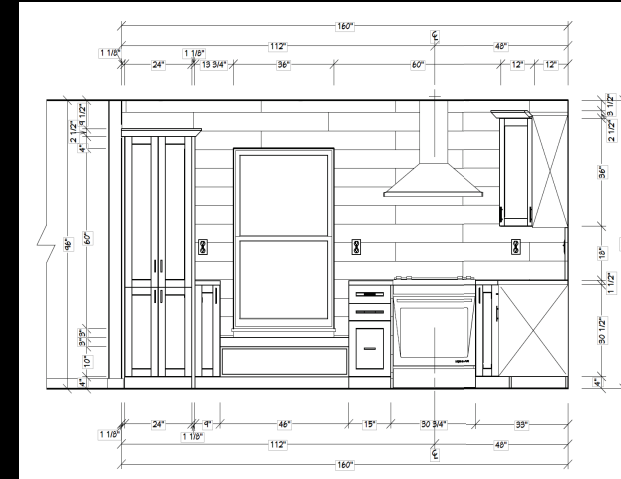

THE HABITAT

WINDOW SEAT CONSTRUCTION NOTES

This part of the component is painted according to the schedule

Outside surfaces of this component are laminated in zebra wood once constructed.