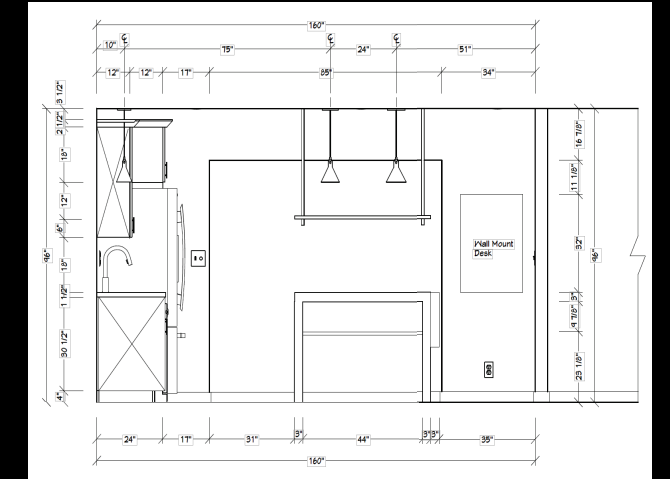

THE HABITAT

WINDOW SEAT CONSTRUCTION NOTES

This part of the component is painted according to the schedule

Outside surfaces of this component are laminated in zebra wood once constructed.