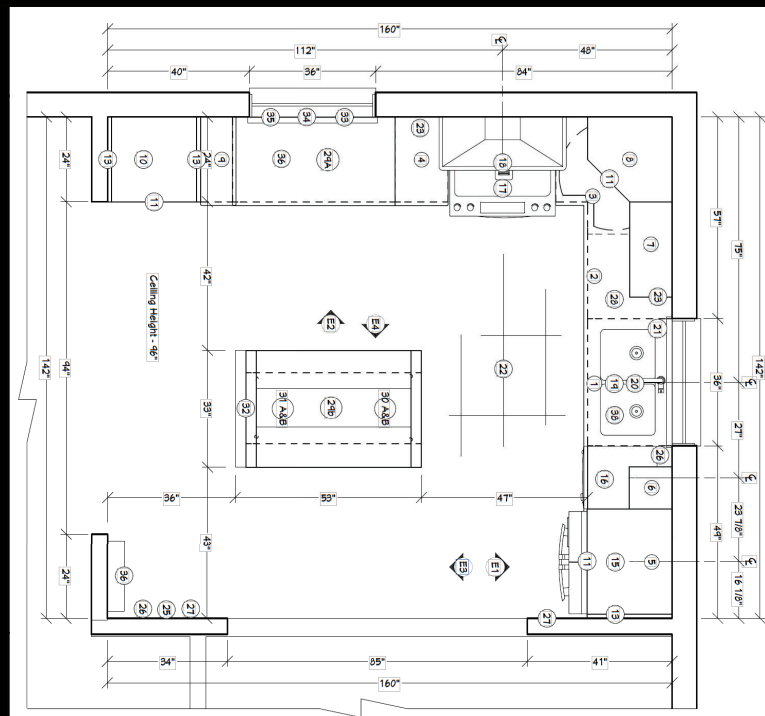

THE HABITAT

WINDOW SEAT CONSTRUCTION NOTES

This part of the component is painted according to the schedule

Outside surfaces of this component are laminated in zebra wood once constructed.