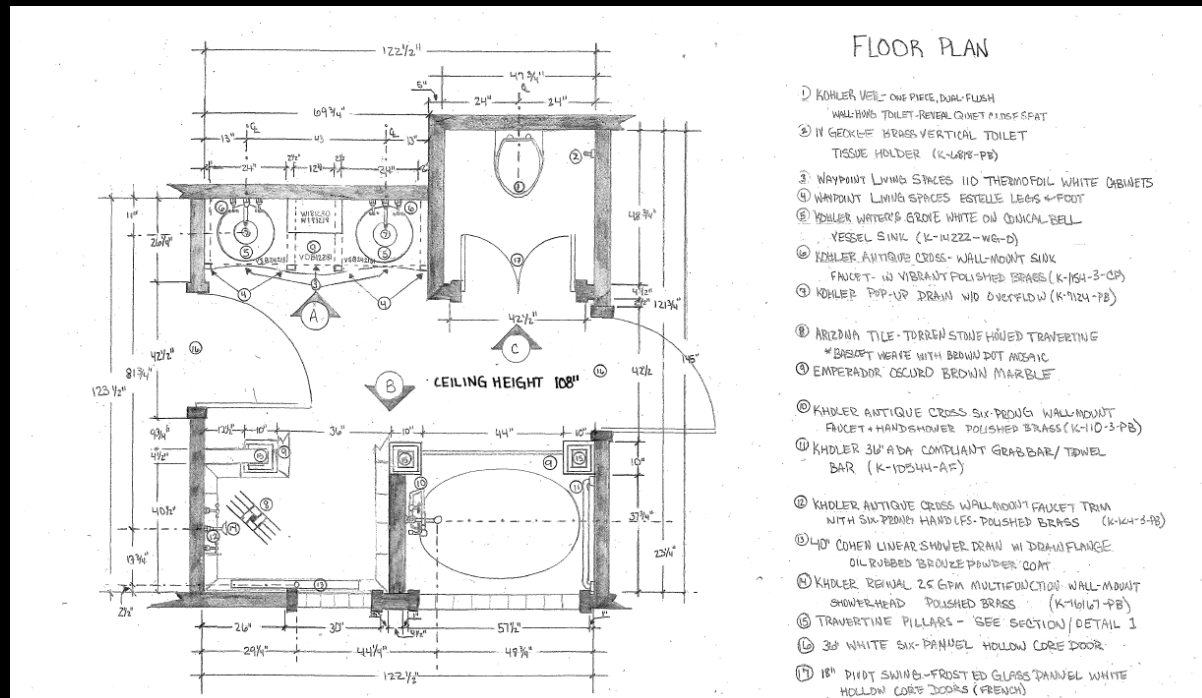

# THE BLING

**DESIGN STATEMENT:** A chic, Victorian bathroom remodel with a vintage yet modern feel, that addresses the needs of a couple that intend to Live-in-Place. A design incorporating Universal Design, taking into consideration Aging-in-Place, while creating a warm, luxurious, space.