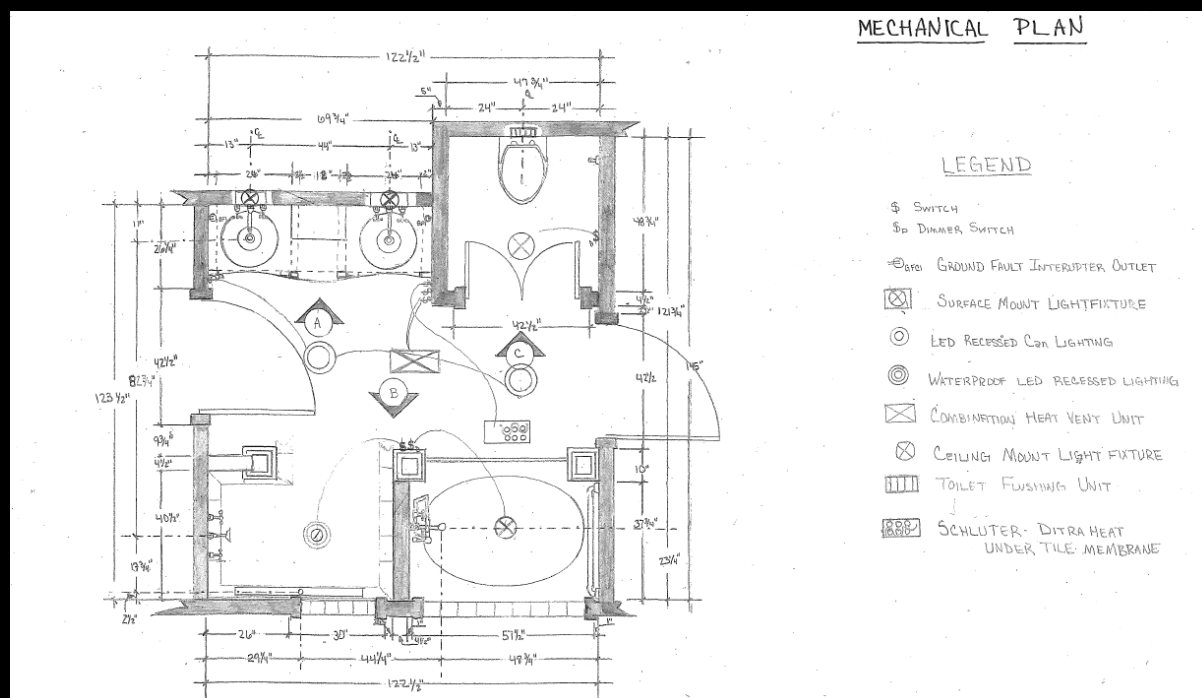

# THE BLING

**DESIGN STATEMENT:** A chic, Victorian bathroom remodel with a vintage yet modern feel, that addresses the needs of a couple that intend to Live-in-Place. A design incorporating Universal Design, taking into consideration Aging-in-Place, while creating a warm, luxurious, space.