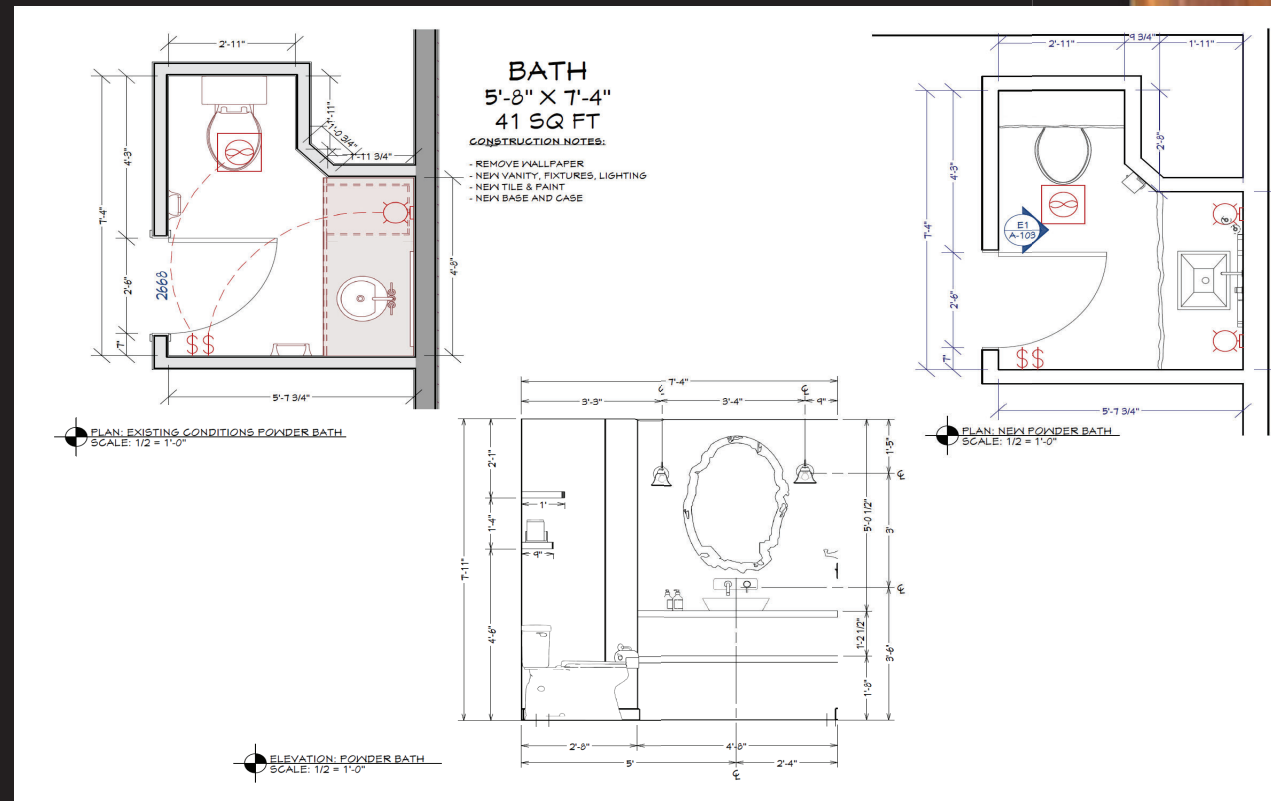

THE MOUNTAIN HOUSE

Nestled among towering pine trees with breathtaking views of a mountain valley, the client's home evokes a sense of warmth and connection to nature. For the remodel of the powder bath, guest bath, and master bath, it was essential to honor this rugged, serene environment while seamlessly integrating with the existing remodeled design elements of the home.

In the powder bath, the use of black slate—already present around the home's fireplace—was incorporated to create a cohesive visual connection between spaces. The dark tones of the slate were offset with copper accents, adding warmth and a sense of richness to the design. Live edge wood slabs were utilized to bring organic, sculptural elements into the space, enhancing the connection to the surrounding natural landscape.

The master bath was reimagined as a luxurious retreat, thoughtfully designed to blend seamlessly with the home's earthy palette while elevating the natural aesthetic.

The existing tub, originally positioned within the bedroom, presented a unique challenge due to the radiant heated floors, limiting the ability to relocate plumbing without risking damage to the heating system. The solution was an innovative curved wall, open on both ends to allow light from the window to filter into the bathing area and create a graceful entry into the bathroom itself.