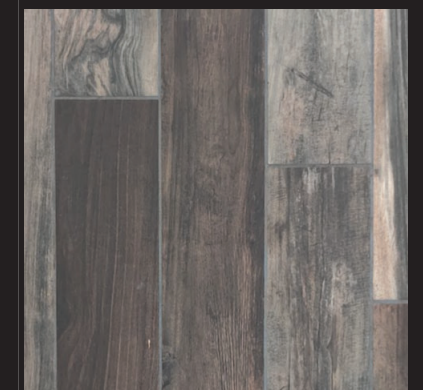

THE MOUNTAIN HOUSE

Nestled among towering pine trees with breathtaking views of a mountain valley, the client's home evokes a sense of warmth and connection to nature. For the remodel of the powder bath, guest bath, and master bath, it was essential to honor this rugged, serene environment while seamlessly integrating with the existing remodeled design elements of the home.

In the powder bath, the use of black slate—already present around the home's fireplace—was incorporated to create a cohesive visual connection between spaces. The dark tones of the slate were offset with copper accents, adding warmth and a sense of richness to the design. Live edge wood slabs were utilized to bring organic, sculptural elements into the space, enhancing the connection to the surrounding natural landscape.