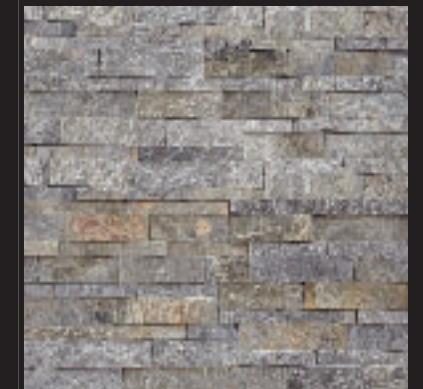

THE MOUNTAIN HOUSE

Nestled among towering pine trees with breathtaking views of a mountain valley, the client's home evokes a sense of warmth and connection to nature. For the remodel of the powder bath, guest bath, and master bath, it was essential to honor this rugged, serene environment while seamlessly integrating with the existing remodeled design elements of the home.

In the powder bath, the use of black slate—already present around the home's fireplace—was incorporated to create a cohesive visual connection between spaces. The dark tones of the slate were offset with copper accents, adding warmth and a sense of richness to the design. Live edge wood slabs were utilized to bring organic, sculptural elements into the space, enhancing the connection to the surrounding natural landscape.